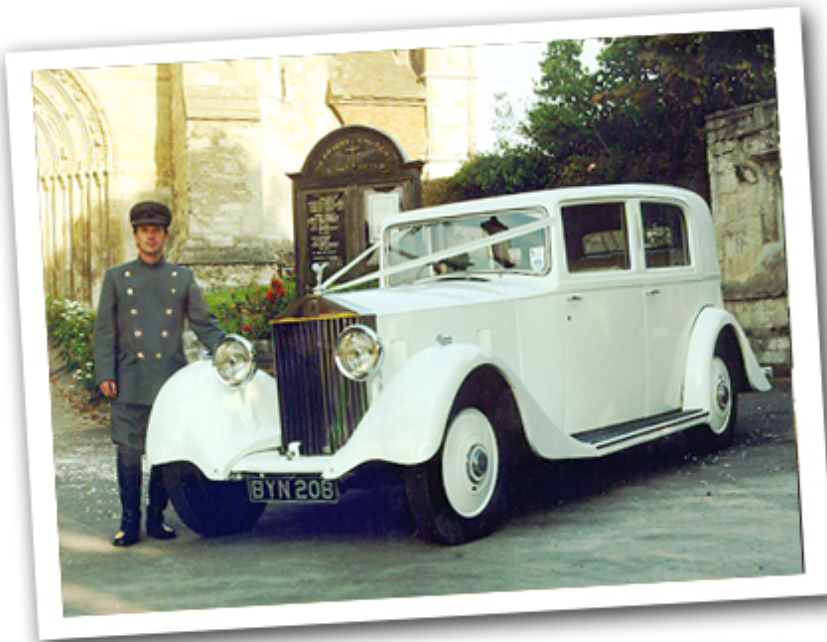

D & K Chauffeurs

Vintage Wedding Cars

D & K Chauffeurs
Waterhall Farm
Old Bedford Road
Luton, Beds
LU2 7BE

Phone: (01582) 571516
Fax: (01582) 571516

Email: info@dkweddingcars.co.uk

1934 White Rolls Royce Saloon Car for Wedding Hire

Simply stunning in white. This vintage Rolls Royce Saloon is perfect for any wedding day.

Arrive in style and turn a few heads when you step out to walk down the aisle. It will be a day to remember, and you'll have some fabulous photographs to look back at too.

No. of Doors	4 doors
Vehicle Colour	White
Interior	Cream leather with cream carpet
Passengers	Carries 4 passengers
Disabled Access	Help will be given to any passengers who require it
Wheelchair Space	No
Seatbelts	None fitted
Child Seats	Not available
ALL VEHICLES ARE NON SMOKING	